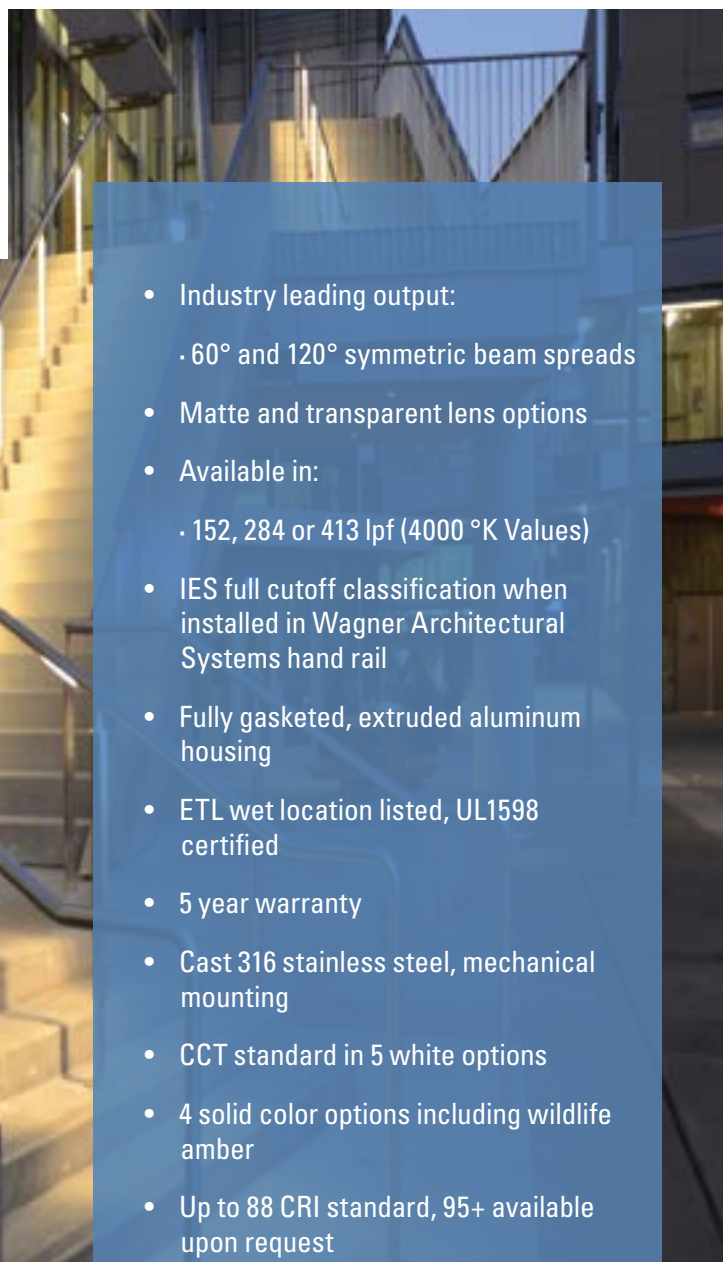

LUMENLINEAR™ SYMMETRIC

ANOTHER LUMENRAIL® COMPONENT FOR LIFE SAFETY AND LIGHT.

Our linear product is a state-of-the-art, low-voltage LED light fixture that provides exceptional lighting performance to enhance any stairway, ramp or walkway application. Its soft light provides ample illumination for safety and ambiance without the glare or harshness of overhead lighting. Available with warm, neutral or cool white color temperatures, and a range of solid color options for static hues. Standard, mid and high output offerings make Lumenlinear a highly flexible and practical solution for adding beauty and light to your life safety installations.

- Industry leading output:
 - 60° and 120° symmetric beam spreads
- Matte and transparent lens options
- Available in:
 - 152, 284 or 413 lpf (4000 °K Values)
- IES full cutoff classification when installed in Wagner Architectural Systems hand rail
- Fully gasketed, extruded aluminum housing
- ETL wet location listed, UL1598 certified
- 5 year warranty
- Cast 316 stainless steel, mechanical mounting
- CCT standard in 5 white options
- 4 solid color options including wildlife amber
- Up to 88 CRI standard, 95+ available upon request
- 14 standard lengths from 6" to 80"

PART NUMBER BUILDER

LULS30K40120TS18	LULS						
EXAMPLE	FIXTURE TYPE	COLOR TEMP	FIXTURE WATTAGE	BEAM ANGLE	LENS OPTION	LENGTH NOMINAL - ASSEMBLED	
LULS	27K - 2700°K	BLU - Blue	20 - 1.85 W/FT	70° - 70° Spread	TS - Transparent	6 - 7.64"	48 - 48.95"
Lumenrail Linear	30K - 3000°K	GRN - Green	40 - 3.57 W/FT	120° - 120° Spread	Symmetric	12 - 13.51"	54 - 54.89"
	35K - 3500°K	RED - Red	60 - 5.45 W/FT		MS - Matte	18 - 19.39"	60 - 60.83"
	40K - 4000°K	AMB - Wildlife			Symmetric	24 - 25.33"	66 - 67.20"
	50K - 5000°K	Amber				30 - 31.23"	72 - 73.20"
						36 - 37.14"	78 - 79.20"
						42 - 43.07"	84 - 85.20"