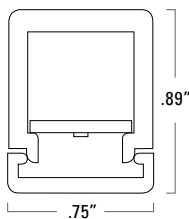

CONSTRUCTION

An extruded aluminum housing and fully gasketed assembly insure heat dissipation and ingress protection to IP67. Stainless steel hardware and mechanical attachment promote easy installation and longevity