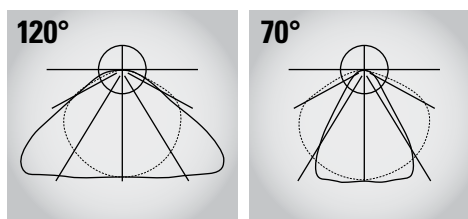

- Industry leading output:
 - 60° and 120° symmetric beam spreads
- Matte and transparent lens options
- Available in:
 - 152, 284 or 413 lpf (4000 °K Values)
- IES full cutoff classification when installed in Wagner Architectural Systems hand rail
- Fully gasketed, extruded aluminum housing
- ETL wet location listed, UL1598 certified
- 5 year warranty
- Cast 316 stainless steel, mechanical mounting
- CCT standard in 5 white options
- 4 solid color options including wildlife amber
- Up to 88 CRI standard, 95+ available upon request
- 14 standard lengths from 6" to 80"

PART NUMBER BUILDER

LULS30K40120TS18	LULS						
EXAMPLE	FIXTURE TYPE	COLOR TEMP	FIXTURE WATTAGE	BEAM ANGLE	LENS OPTION	LENGTH NOMINAL - ASSEMBLED	
LULS	27K - 2700°K	BLU - Blue	20 - 1.85 W/FT	70° - 70° Spread	TS - Transparent	6 - 7.64"	48 - 48.95"
Lumenrail Linear	30K - 3000°K	GRN - Green	40 - 3.57 W/FT	120° - 120° Spread	Symmetric	12 - 13.51"	54 - 54.89"
	35K - 3500°K	RED - Red	60 - 5.45 W/FT		MS - Matte	18 - 19.39"	60 - 60.83"
	40K - 4000°K	AMB - Wildlife			Symmetric	24 - 25.33"	66 - 67.20"
	50K - 5000°K	Amber				30 - 31.23"	72 - 73.20"
						36 - 37.14"	78 - 79.20"
						42 - 43.07"	84 - 85.20"

PHOTOMETRICS

The symmetric output can be specified in narrow (70°) or industry leading wide (120°) beam spreads. Installed in Wagner Lumenrail®, Lumenlinear achieves full IES cutoff. Reports to view or download are available by scanning the QR code or visiting our website.